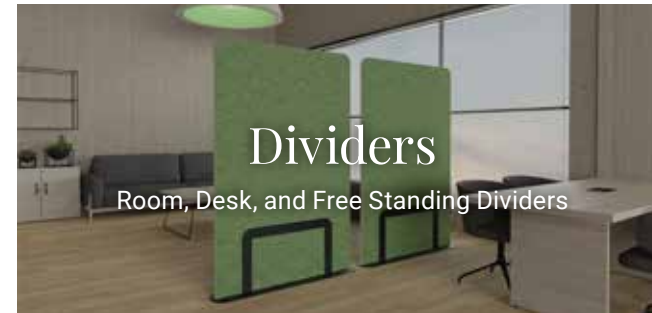

hush.
acoustics

Check our
acoustic
categories

Proudly
Made in
Canada

h.

2 Year
Limited
Warranty

Greenguard Gold® Certified
All Hush products conform with the most stringent
indoor air quality standards by exceeding the
GreenGuard Gold® environmental requirements.

Check out our Pinterest
[@hushacousticsca](#)

Follow us on Instagram
[@hush.acoustics](#)

hushacoustics.ca

Dividers

Room, Desk, and Free Standing Dividers